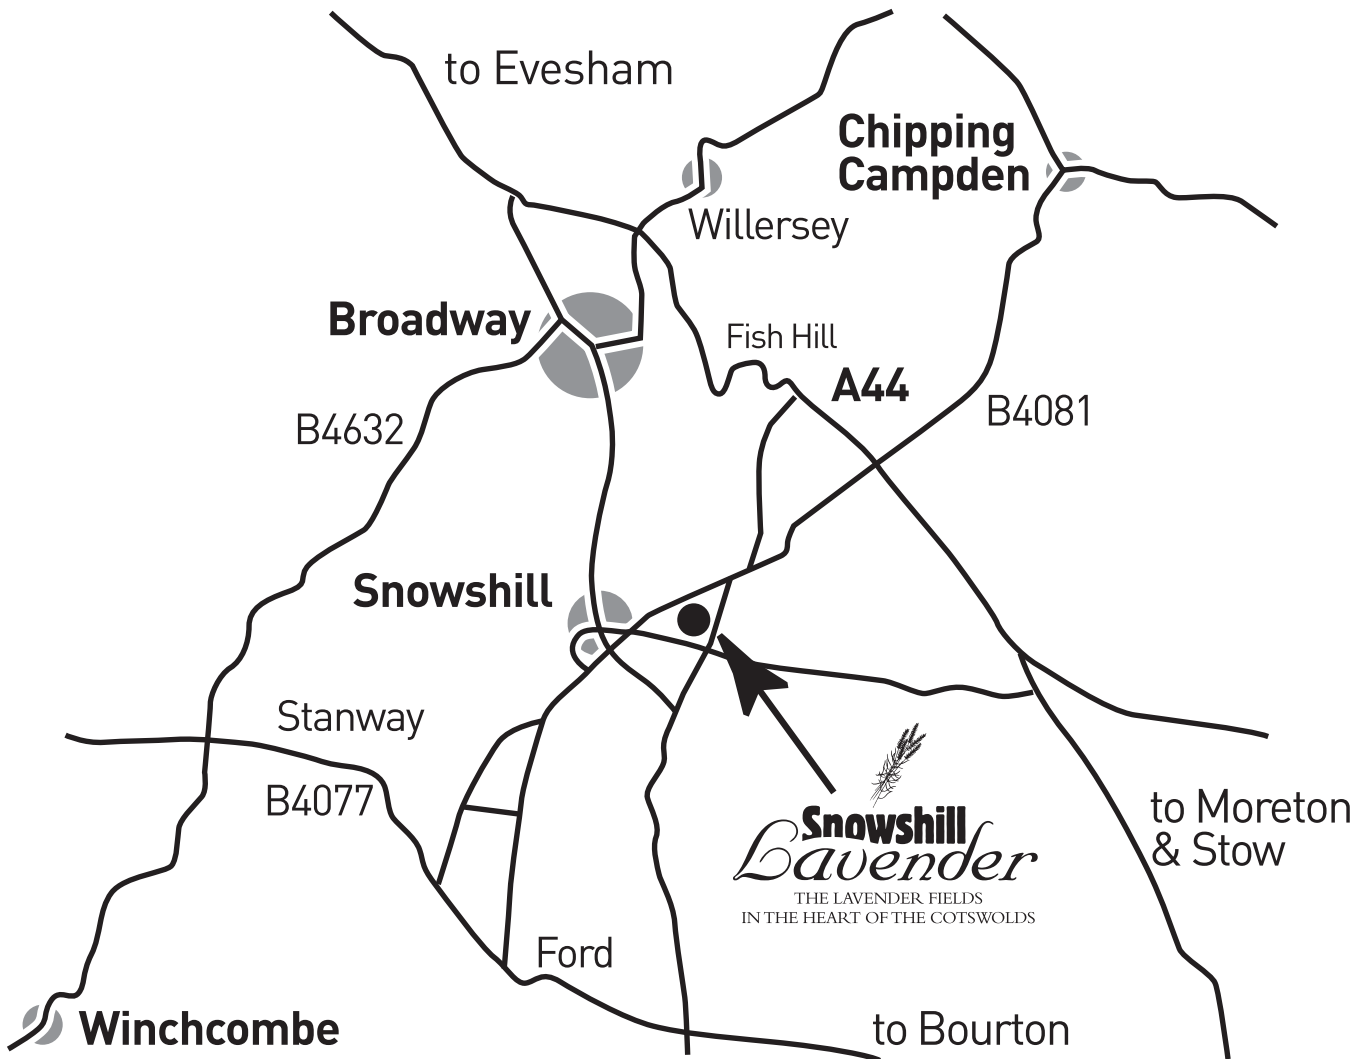

# Snowhill *Lavender*

THE LAVENDER FIELDS  
IN THE HEART OF THE COTSWOLDS

HILL BARN FARM, SNOWSHILL, BROADWAY, WORCS. WR12 7JY

Telephone: 01386 854 821 Fax: 01386 853 387

[www.snowhill-lavender.co.uk](http://www.snowhill-lavender.co.uk)